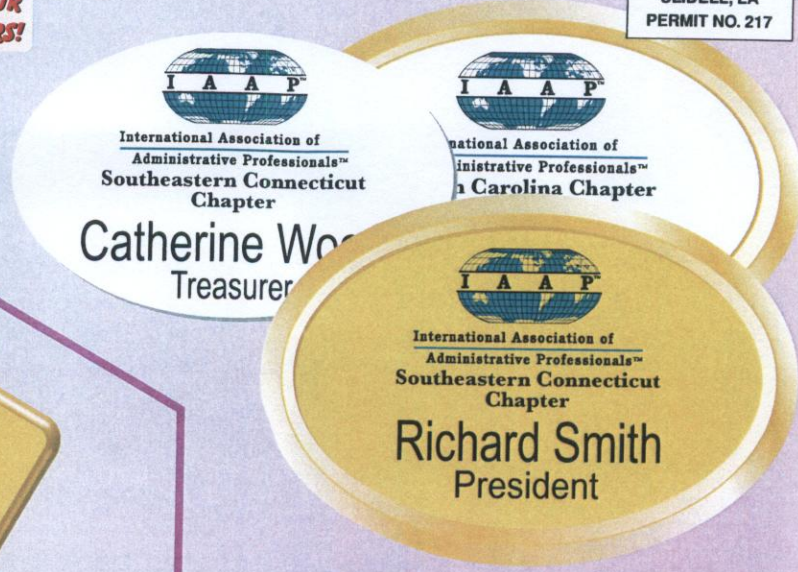

Shown with optional Gold frame.

See our **NEW** and **IMPROVED** website
for ordering Badges, promotional
products and shirts online
www.badgeteam.com
Want to take a test drive? Check out
the demo site we've created for you!
login: iaap@badgeteam.com
password: welcome

Style D153 1-1/2" x 3"
Comes with clear overlay to protect badge.